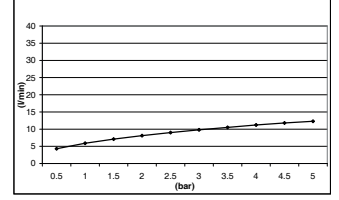

# Rociadores | Showerheads

**M69** Blanco | White  
Ref. M044188

Ø 80 mm

**M70** Blanco | White  
Ref. M044195

Ø 80 mm

**M8** Cromo | Chrome  
Ref. M044115

Ø 200 mm

**M9** Cromo | Chrome  
Ref. M044124