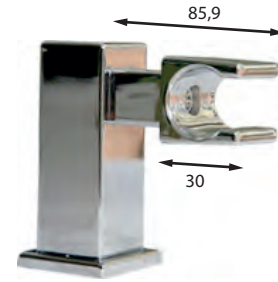

# Soportes | Brackets

**Ref. MJH**  
Acabado | Finish  
ABS cromado  
Chromed ABS

82 x 68 x Ø49 x Ø39 mm

**Ref. MHS09**  
Acabado | Finish  
ABS cromado  
Chromed ABS

100,8 x 69,2 x 34 mm

**Ref. MSQCR**  
Acabado | Finish  
ABS cromado  
Chromed ABS