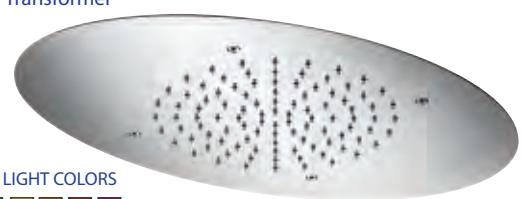

COLORES DE LUZ | **LIGHT COLORS**
☐ ☐ ☐ ☐ ☐ ☐ ☐ ☐ ☐ ☐

M24 Ref. M044139

Dispositivo multi-función empotrado a techo
Built-in ceiling-mounted multi-function device

Acero inoxidable | **Stainless steel**
500 x 500 mm
Incluye | **Includes**
Control remoto | **Remote control**
Transformador | **Transformer**