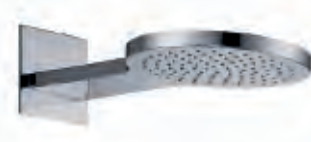

M201 Ref. MJD800

Acero inoxidable | Stainless steel