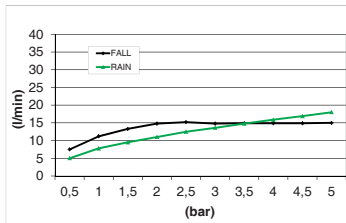

Rociadores de pared | Wall showerheads

M26 Ref. M044192

Acero inoxidable | Stainless steel

593 x 270 x 20,5 x 130 mm

M27 Ref. M044191

Acero inoxidable | Stainless steel

593 x 270 x 20,5 x 70 mm

M28 Ref. M044193

Acero inoxidable | Stainless steel

593 x 270 x 20,5 x 60 mm

M29 Ref. M044036

Acero inoxidable | Stainless steel

593 x 160 x 36 x 36 mm

M200 Ref. MHD900

Acero inoxidable | Stainless steel

555 x 230 mm

Incluye caja técnica
Technical box included

M201 Ref. MJD800

Acero inoxidable | Stainless steel

Ø300 x 550 x 120 mm

Incluye caja técnica
Technical box included

M203 Ref. MTS00900

Resina ABS | ABS resin

523 x 270 mm

Incluye caja técnica
Technical box included