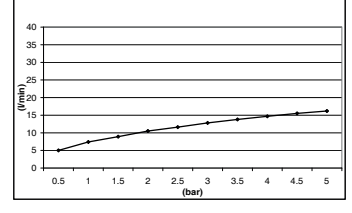

MRialto Ref. MDX109R

ABS cromado | **Chromed ABS**
Difusor blanco
White diffuser

200 x 43 x Ø67 mm