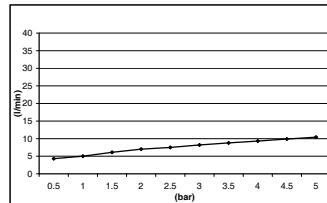

M10 Cromo | Chrome
Ref. M044116