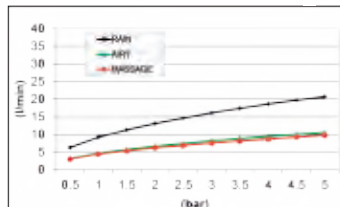

Ø 100 x 240 x 11 mm

**M43 Ref. M082043**  
ABS cromado | Chromed ABS

Ø 130 x 268 x 11 mm

**M44 Ref. M082073**  
ABS cromado | Chromed ABS  
Difusor blanco  
White diffuser

Ø 130 x 268 x 11 mm

**M45 Ref. M082064**  
ABS cromado | Chromed ABS