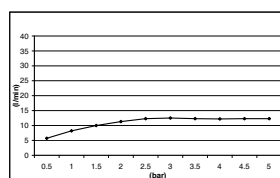

COLORES DE LUZ | **LIGHT COLORS**
☐ ☐ ☐ ☐ ☐ ☐ ☐ ☐ ☐ ☐