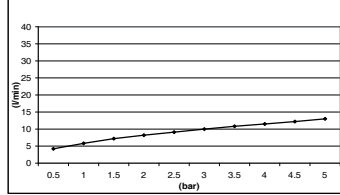

Ø 130 x 268 x 11 mm