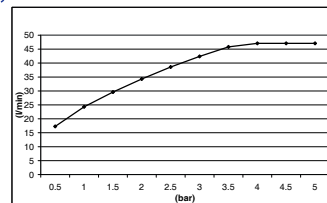

M75 Ref. M044015CR Difusor Cromo | Chrome diffuser
M76 Ref. M044015GR Difusor Gris | Grey diffuser