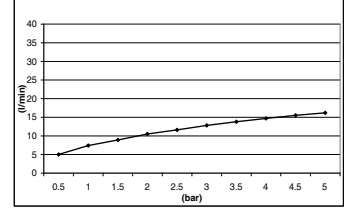

198 x 185 x 28 x 14 mm