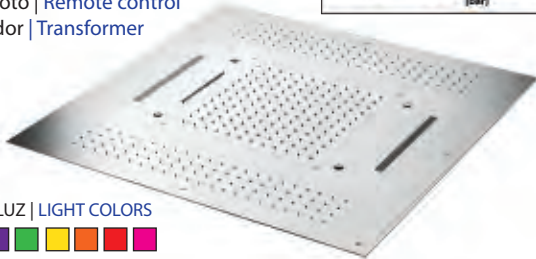

Cromoterapia | Chromotherapy

M12 Ref. M044173

Dispositivo multi-función empotrado a techo
Built-in ceiling-mounted multi-function device

Acero inoxidable | **Stainless steel**
950 x 950 mm
Incluye | **Includes**
Control remoto | **Remote control**
Transformador | **Transformer**

COLORES DE LUZ | **LIGHT COLORS**
☐ ☐ ☐ ☐ ☐ ☐ ☐ ☐ ☐ ☐

M14 Ref. M044172

Dispositivo multi-función empotrado a techo
Built-in ceiling-mounted multi-function device

Acero inoxidable | **Stainless steel**
300 x 300 mm
Incluye | **Includes**
Transformador | **Transformer**