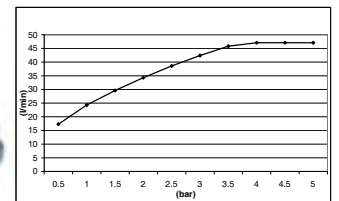

CR: Cromo | Chrome
BR: Bronce | Bronze
RU: Rústico | Rustic
OR: Oro | Gold

Ref. MDX0016CR
Ref. MDX0016BR
Ref. MDX0016RU
Ref. MDX0016OR