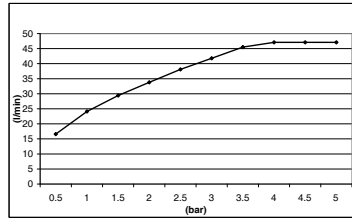

Rociadores | Showerheads

MEco Ref. MDX001/200E Cromo | **Chrome**