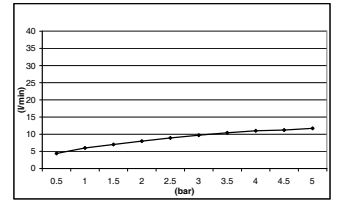

M11 Cromo | Chrome
Ref. M044121