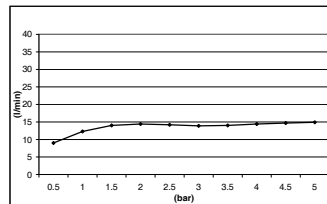

M73 Acero inoxidable | Stainless steel
Ref. M044073