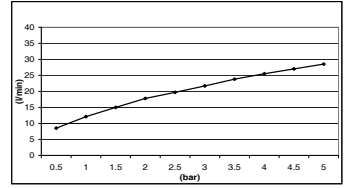

Ø 130 x 268 x 11 mm