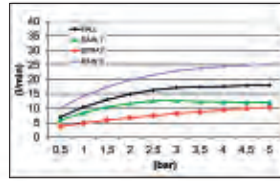

Cromoterapia | Chromotherapy

M12 Ref. M044173

Dispositivo multi-función empotrado a techo
Built-in ceiling-mounted multi-function device

Acero inoxidable | **Stainless steel**
950 x 950 mm
Incluye | **Includes**
Control remoto | **Remote control**
Transformador | **Transformer**

COLORES DE LUZ | **LIGHT COLORS**
☐ ☐ ☐ ☐ ☐ ☐ ☐ ☐ ☐ ☐

M14 Ref. M044172

Dispositivo multi-función empotrado a techo
Built-in ceiling-mounted multi-function device

Acero inoxidable | **Stainless steel**
300 x 300 mm
Incluye | **Includes**
Transformador | **Transformer**