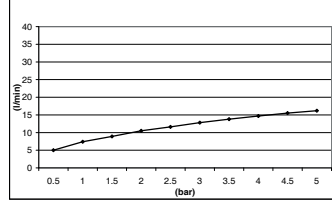

MCC1 Ref. MDX105R

ABS cromado | **Chromed ABS**
Difusor blanco
White diffuser

205 x 40 x Ø90 mm