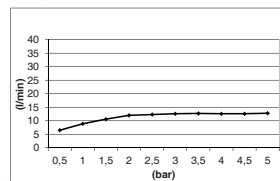

COLORES DE LUZ | **LIGHT COLORS**
☐ ☐ ☐ ☐ ☐ ☐ ☐ ☐ ☐ ☐

M16 Ref. M044065

Dispositivo multi-función empotrado a techo
Built-in ceiling-mounted multi-function device

Acero inoxidable | **Stainless steel**
Ø 380 mm
Incluye | **Includes**
Control remoto | **Remote control**
Transformador | **Transformer**