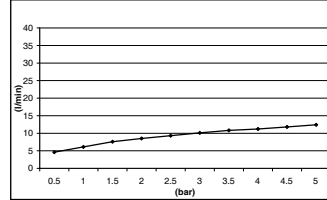

# Rociadores | Showerheads

**M69** Blanco | White  
Ref. M044188

Ø 80 mm

**M70** Blanco | White  
Ref. M044195

Ø 80 mm

**M8** Cromo | Chrome  
Ref. M044115

Ø 200 mm

**M9** Cromo | Chrome  
Ref. M044124