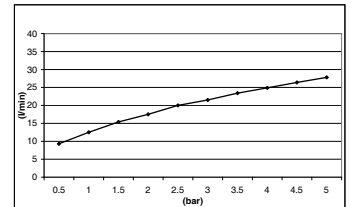

Ø 106 x 242 x 16 mm