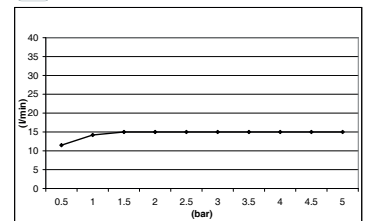

## M95 Ref. M044086

Acero inoxidable | Stainless steel

140 x 200 x 300 x 145 mm