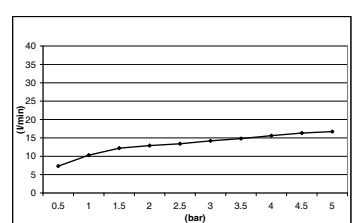

Ø300 x 550 x 120 mm