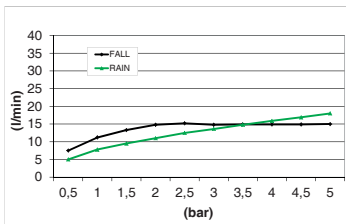

Rociadores de pared | Wall showerheads

M26 Ref. M044192

Acero inoxidable | Stainless steel

593 x 270 x 20,5 x 130 mm

M27 Ref. M044191

Acero inoxidable | Stainless steel

593 x 270 x 20,5 x 70 mm

M28 Ref. M044193

Acero inoxidable | Stainless steel

593 x 270 x 20,5 x 60 mm

M29 Ref. M044036

Acero inoxidable | Stainless steel

593 x 160 x 36 x 36 mm

M200 Ref. MHD900

Acero inoxidable | Stainless steel

555 x 230 mm

Incluye caja técnica
Technical box included

M201 Ref. MJD800

Acero inoxidable | Stainless steel

Ø300 x 550 x 120 mm

Incluye caja técnica
Technical box included

M203 Ref. MTS00900

Resina ABS | ABS resin

523 x 270 mm

Incluye caja técnica
Technical box included