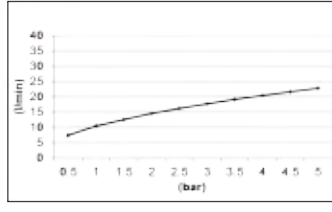

Teleduchas | Handshowers

M48 Ref. M082077

ABS cromado | **Chromed ABS**
Difusor blanco
White diffuser

Ø 136 x 270 x 16 mm

M49 Ref. M082068

ABS cromado | **Chromed ABS**
Difusor blanco
White diffuser

Ø 82 x 215 x 14 mm

M50 Ref. M082079

ABS cromado | **Chromed ABS**
Difusor blanco
White diffuser

Ø 82 x 215 x 14 mm

M51 Ref. M082041

ABS cromado | **Chromed ABS**

198 x 185 x 28 x 14 mm

MGranada Ref. MDX104R

ABS cromado | **Chromed ABS**

190 x 180 x Ø24 mm

MArte Ref. MDX103C

ABS cromado | **Chromed ABS**

220 x 210 x Ø27 mm

MCC1 Ref. MDX105R

ABS cromado | **Chromed ABS**
Difusor blanco
White diffuser

205 x 40 x Ø90 mm

MRialto Ref. MDX109R

ABS cromado | **Chromed ABS**
Difusor blanco
White diffuser

200 x 43 x Ø67 mm

M1921

Ref. 3170448 Cromo | **Chrome**
Ref. 3170448BR Bronce | **Bronze**
Ref. 3170448RU Rústico | **Rustic**
Ref. 3170448OR Oro | **Gold**

185 x Ø55 mm