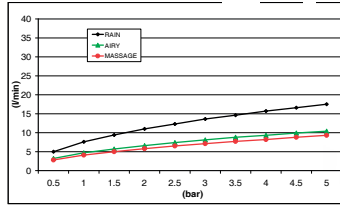

Ø 106 x 242 x 16 mm