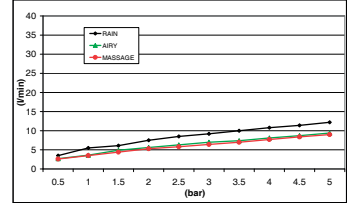

Ø 100 x 240 x 11 mm