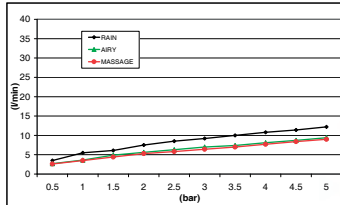

Ø 130 x 268 x 11 mm

**M4 Ref. M082065**  
ABS cromado | Chromed ABS

Ø 106 x 242 x 16 mm

**M5 Ref. M082067**  
ABS cromado | Chromed ABS  
Difusor blanco  
White diffuser

Ø 106 x 242 x 16 mm

**M6 Ref. M082076**  
ABS cromado | Chromed ABS