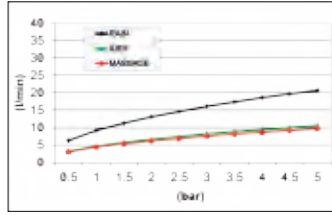

Teleduchas | Handshowers

M48 Ref. M082077

ABS cromado | **Chromed ABS**
Difusor blanco
White diffuser

Ø 136 x 270 x 16 mm

M49 Ref. M082068

ABS cromado | **Chromed ABS**
Difusor blanco
White diffuser

Ø 82 x 215 x 14 mm

M50 Ref. M082079

ABS cromado | **Chromed ABS**
Difusor blanco
White diffuser

Ø 82 x 215 x 14 mm

M51 Ref. M082041

ABS cromado | **Chromed ABS**

198 x 185 x 28 x 14 mm

MGranada Ref. MDX104R

ABS cromado | **Chromed ABS**

190 x 180 x Ø24 mm

MArte Ref. MDX103C

ABS cromado | **Chromed ABS**

220 x 210 x Ø27 mm

MCC1 Ref. MDX105R

ABS cromado | **Chromed ABS**
Difusor blanco
White diffuser

205 x 40 x Ø90 mm

MRialto Ref. MDX109R

ABS cromado | **Chromed ABS**
Difusor blanco
White diffuser

200 x 43 x Ø67 mm

M1921

Ref. 3170448 Cromo | **Chrome**
Ref. 3170448BR Bronce | **Bronze**
Ref. 3170448RU Rústico | **Rustic**
Ref. 3170448OR Oro | **Gold**

185 x Ø55 mm