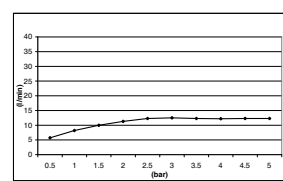

COLORES DE LUZ | **LIGHT COLORS**
☐ ☐ ☐ ☐ ☐ ☐ ☐ ☐ ☐ ☐

M24 Ref. M044139

Dispositivo multi-función empotrado a techo
Built-in ceiling-mounted multi-function device

Acero inoxidable | **Stainless steel**
500 x 500 mm
Incluye | **Includes**
Control remoto | **Remote control**
Transformador | **Transformer**