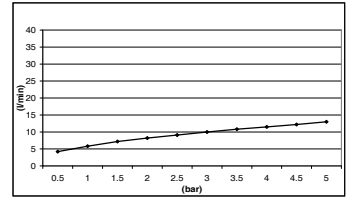

Ø 136 x 270 x 16 mm