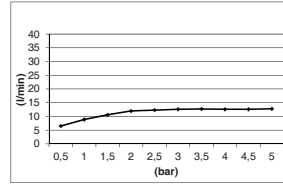

Cromoterapia | Chromotherapy

M17 Ref. M044093

Rociador mural con brazo
Wall-mounted showerhead with shower arm

Latón cromado | **Chromed brass**
400 x 300 mm
Incluye | **Includes**
Control remoto | **Remote control**
Transformador | **Transformer**

COLORES DE LUZ | **LIGHT COLORS**

M19 Ref. M044092

Rociador mural con brazo
Wall-mounted showerhead with shower arm

Latón cromado | **Chromed brass**
400 x Ø 300 mm
Incluye | **Includes**
Transformador | **Transformer**