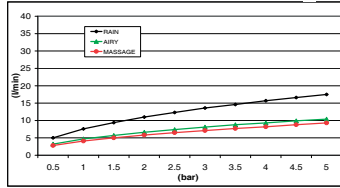

Ø 100 x 240 x 11 mm