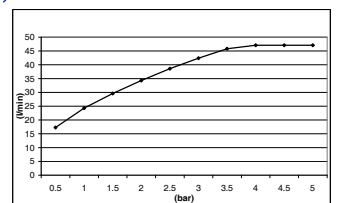

M77 Ref. M044011CR Difusor Cromo | Chrome diffuser
M78 Ref. M044011GR Difusor Gris | Grey diffuser