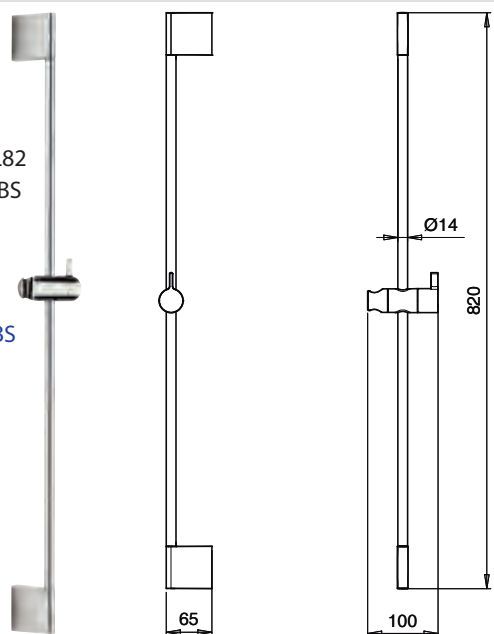

M37
Ref. M087021
Barra deslizante - L82
Material: Latón / ABS
Acabado: Cromo

Slide bar - L82
Material: Brass / ABS
Finish: Chrome