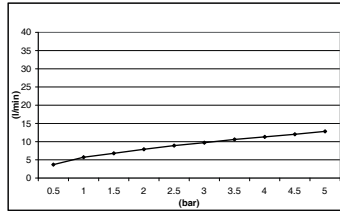

Ø 100 x 240 x 11 mm