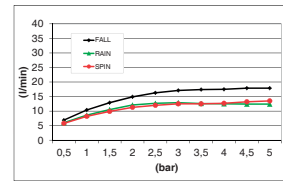

M13 Ref. M044190

Dispositivo multi-función empotrado a techo
Built-in ceiling-mounted multi-function device

Acero inoxidable | **Stainless steel**
630 x 480 mm
Incluye | **Includes**
Control remoto | **Remote control**
Transformador | **Transformer**

COLORES DE LUZ | **LIGHT COLORS**
☐ ☐ ☐ ☐ ☐ ☐ ☐ ☐ ☐ ☐

M15 Ref. M044068

Dispositivo multi-función empotrado a techo
Built-in ceiling-mounted multi-function device

Acero inoxidable | **Stainless steel**
600 x 380 mm
Incluye | **Includes**
Control remoto | **Remote control**
Transformador | **Transformer**