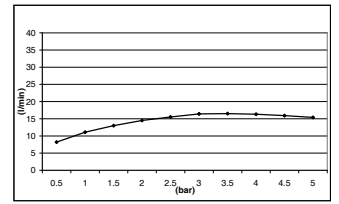

Ø 300 mm

**M10** Cromo | Chrome  
Ref. M044116

200 x 200 mm

**M11** Cromo | Chrome  
Ref. M044121

300 x 300 mm

**M71** Cromo | Chrome  
Ref. M044075

Ø 200 mm

**M72** Latón cromado | Chromed brass  
Ref. M044040