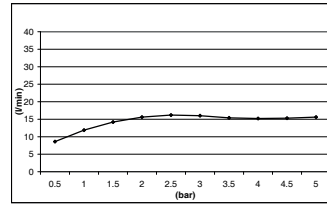

Ø 300 mm

**M10** Cromo | Chrome  
Ref. M044116

200 x 200 mm

**M11** Cromo | Chrome  
Ref. M044121

300 x 300 mm

**M71** Cromo | Chrome  
Ref. M044075

Ø 200 mm

**M72** Latón cromado | Chromed brass  
Ref. M044040