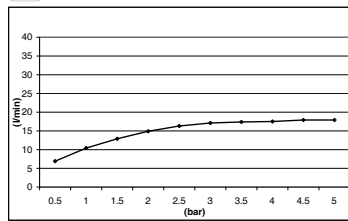

300 x 145 x min. 68/max. 82 mm