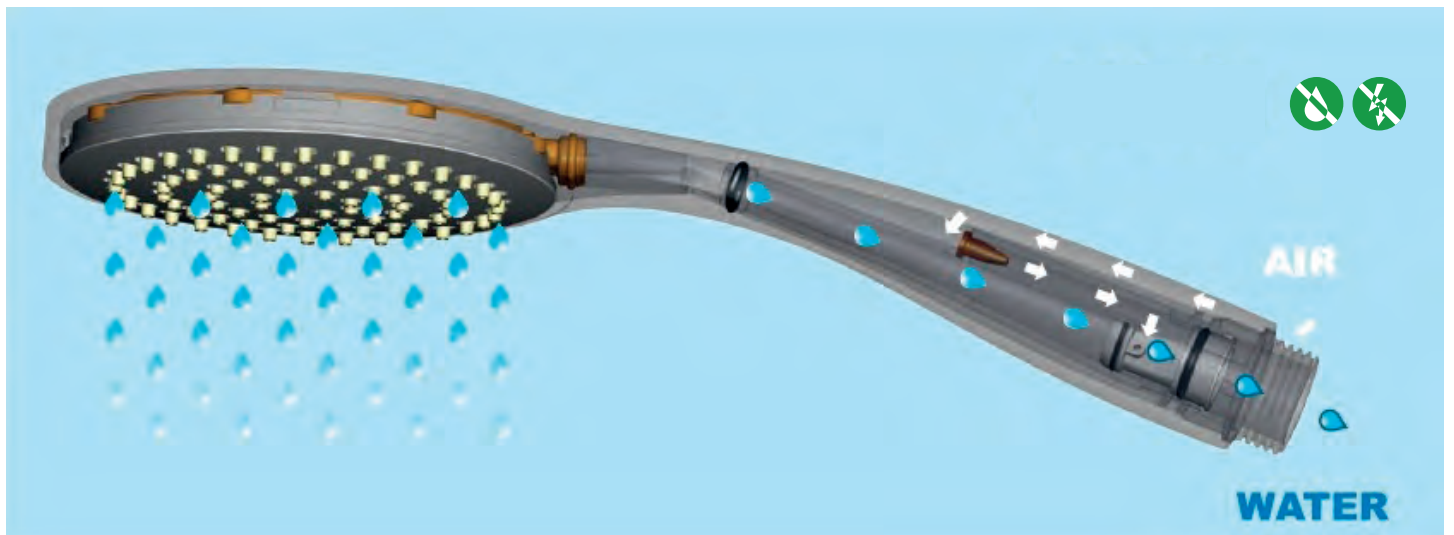

# Tomas de agua | Water intakes

**M64**  
Ref. MHS200

Cromo | Chrome  
60 x 65 x 65 x 9 mm

**M65**  
Ref. M095001

Cromo | Chrome  
45 x 60 x 60 x 9 mm

**M66**  
Ref. M095020

Cromo | Chrome  
47 x 60 x 60 x 15 mm