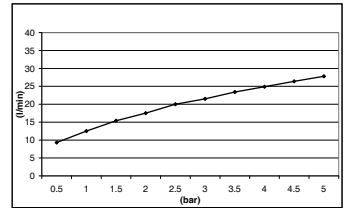

Ø 136 x 270 x 16 mm

**M7 Ref. M082078**  
ABS cromado | Chromed ABS  
Difusor blanco  
White diffuser

Ø 100 x 240 x 11 mm

**M41 Ref. M082027**  
ABS cromado | Chromed ABS

Ø 100 x 240 x 11 mm

**M42 Ref. M082051**  
ABS cromado | Chromed ABS  
Difusor blanco  
White diffuser