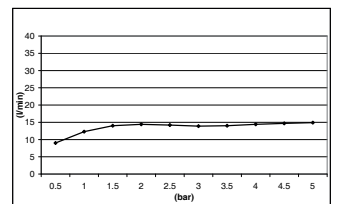

M74 Acero inoxidable | Stainless steel
Ref. M044074