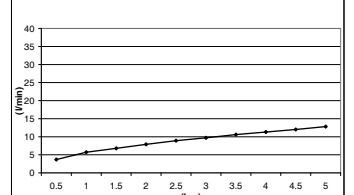

Ø 106 x 242 x 16 mm