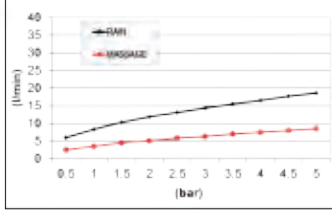

Teleduchas | Handshowers

M48 Ref. M082077

ABS cromado | **Chromed ABS**
Difusor blanco
White diffuser

Ø 136 x 270 x 16 mm

M49 Ref. M082068

ABS cromado | **Chromed ABS**
Difusor blanco
White diffuser

Ø 82 x 215 x 14 mm

M50 Ref. M082079

ABS cromado | **Chromed ABS**
Difusor blanco
White diffuser

Ø 82 x 215 x 14 mm

M51 Ref. M082041

ABS cromado | **Chromed ABS**

198 x 185 x 28 x 14 mm

MGranada Ref. MDX104R

ABS cromado | **Chromed ABS**

190 x 180 x Ø24 mm

MArte Ref. MDX103C

ABS cromado | **Chromed ABS**

220 x 210 x Ø27 mm

MCC1 Ref. MDX105R

ABS cromado | **Chromed ABS**
Difusor blanco
White diffuser

205 x 40 x Ø90 mm

MRialto Ref. MDX109R

ABS cromado | **Chromed ABS**
Difusor blanco
White diffuser

200 x 43 x Ø67 mm

M1921

Ref. 3170448 Cromo | **Chrome**
Ref. 3170448BR Bronce | **Bronze**
Ref. 3170448RU Rústico | **Rustic**
Ref. 3170448OR Oro | **Gold**

185 x Ø55 mm