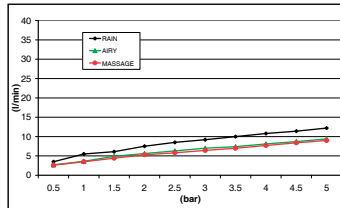

Ø 100 x 240 x 11 mm