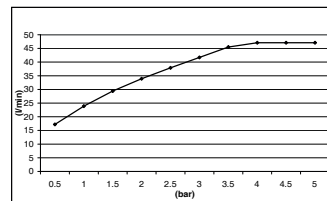

M79 Ref. M044021CR Difusor Cromo | Chrome diffuser
M80 Ref. M044021GR Difusor Gris | Grey diffuser