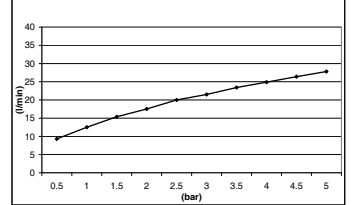

Ø 106 x 242 x 16 mm

**M46 Ref. M082066**  
ABS cromado | Chromed ABS  
Difusor blanco  
White diffuser

Ø 106 x 242 x 16 mm

**M47 Ref. M082075**  
ABS cromado | Chromed ABS

Ø 136 x 270 x 16 mm