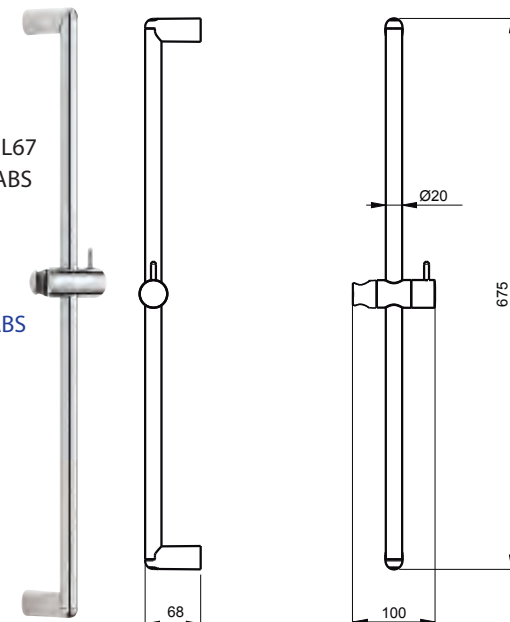

M36
Ref. M087030
Barra deslizante - L67
Material: Latón / ABS
Acabado: Cromo

Slide bar - L67
Material: Brass / ABS
Finish: Chrome