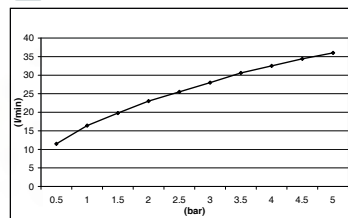

178 x 200 x 235 x 65 mm