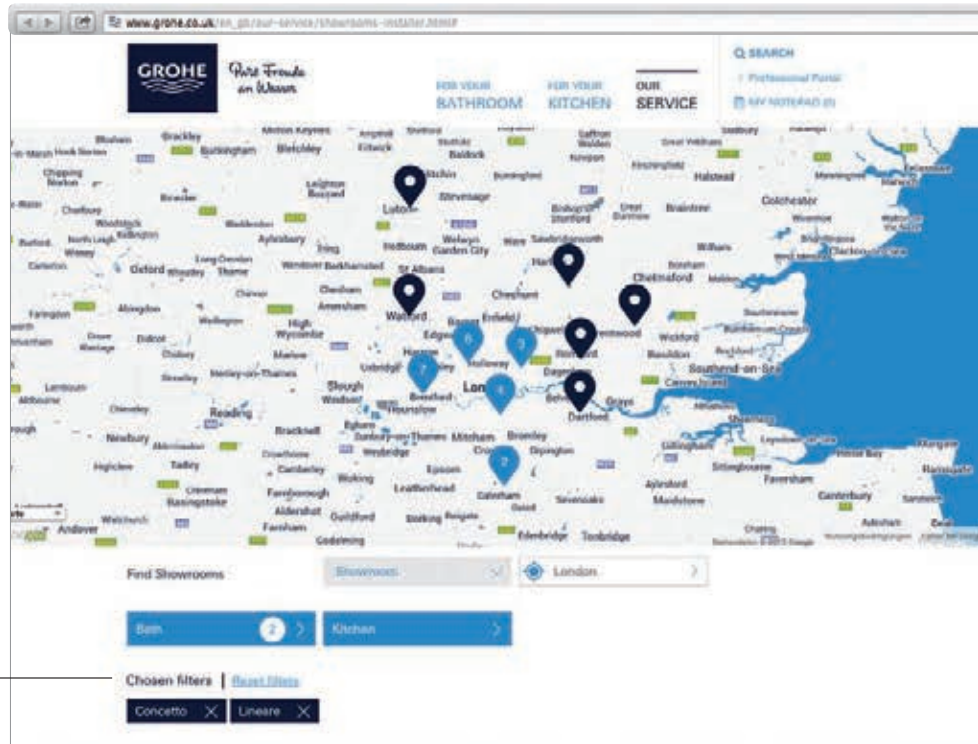

Showroom Locator

Here you will find your nearest showrooms. Simply enter your town or postcode in the search box or navigate with the map.

Search by product range

Pre-select by desired product range to see only those showrooms which have your selected products on display.