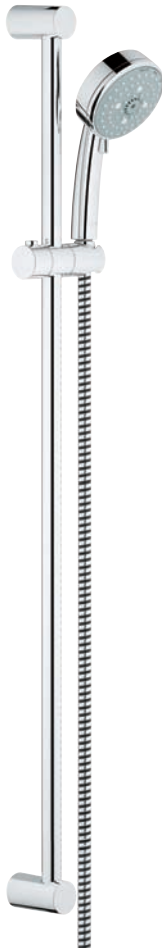

with 9.5 l/min. GROHE EcoJoy

26 090 000

Head shower set

with head shower 3-spray

with shower arm 125 mm

27 790 001

Shower set

with hand shower 4-spray