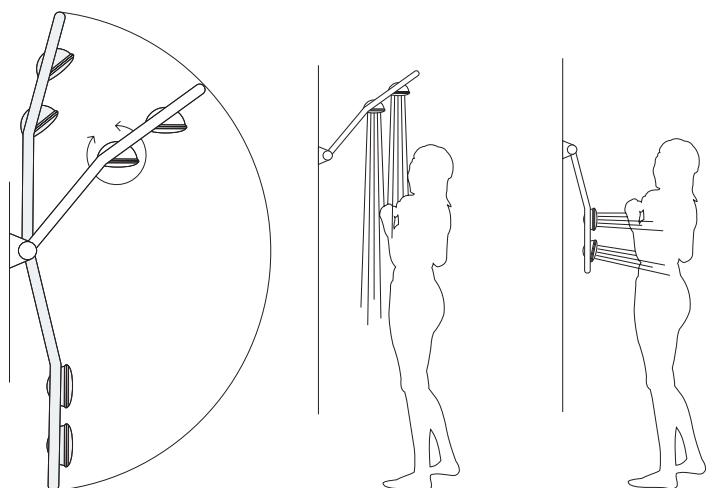

GROHE FREEHANDER

360 degree shower enjoyment. Relaxation is easily customised with the GROHE Freehander shower system, which incorporates two shower heads into one height-adjustable unit. Not only are the shower heads each equipped with multiple spray patterns, but the arm that supports them also pivots through 180 degrees, providing users with a variety of luxurious overhead shower and body spray possibilities. The outer shower heads rejuvenates with a choice of three spray patterns—Normal, Massage and water-saving Eco—while the inner shower heads is equipped with Normal and Massage Sprays and a Stop function. Both rotate 360 degrees and come with SpeedClean, as well as GROHE DreamSpray® technology.

Freehander offers a total of 18 spray combinations: nine with the arm in an elevated position and nine with it lowered. Once a position is selected, self-locking joints keep the arm in place. The arm mounts to the wall via concealed fittings, creating a clean look.

Thanks to its ingenious design, our GROHE Freehander can simply be turned from an overhead shower to a side shower.

For product information and technical details please see page 277.