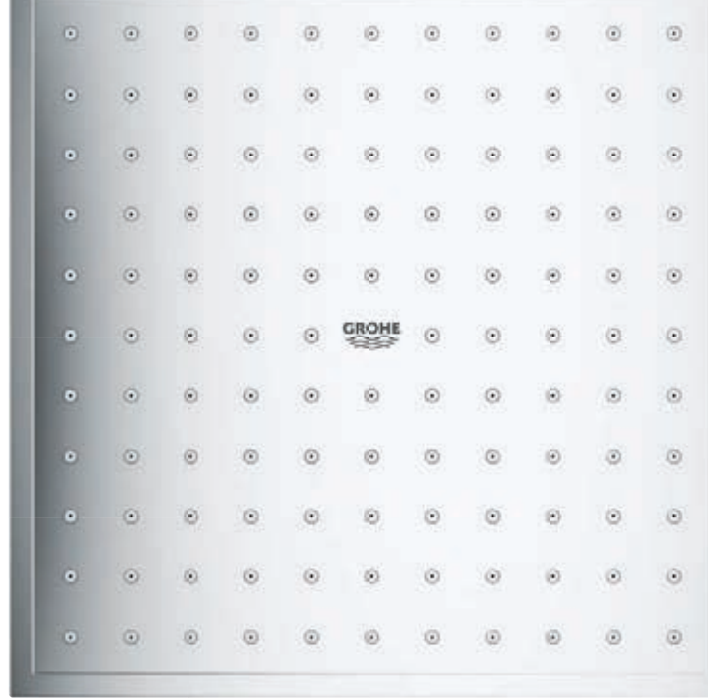

GROHE HEAD SHOWERS DIFFERENT SHAPES AND SIZES

Rainshower® F-Series 10" 254 mm x 254 mm

Rainshower® Veris 300 x 150 mm

For product information and technical details please see page 306 and following.

Euphoria Cube 150