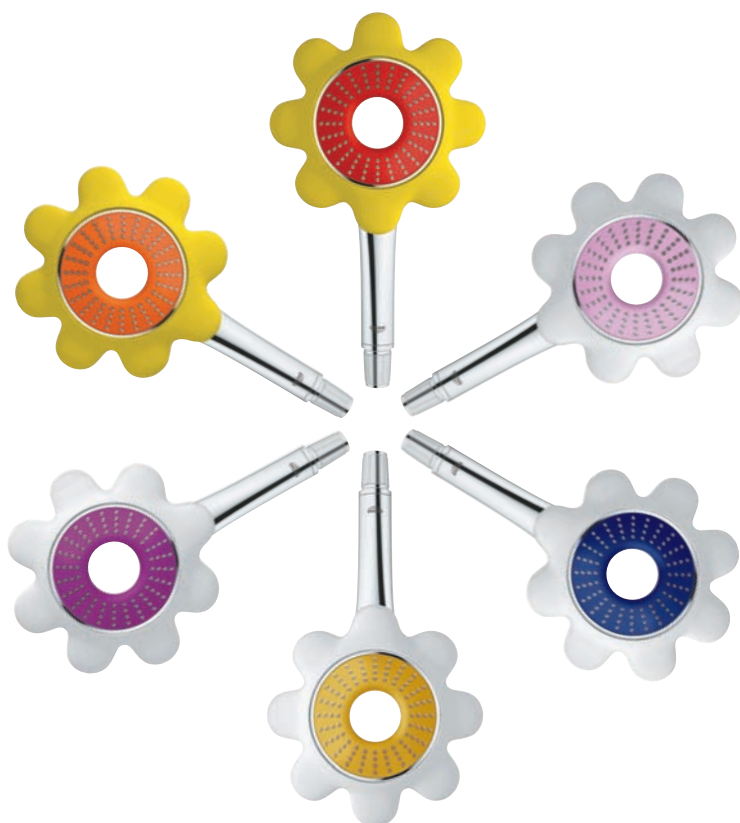

GROHE Rainshower® Natural Colours

GROHE Rainshower® Water Colours

For product information and technical details please see page 283 and following.

GROHE RAINSHOWER® FLOWER

Colour and fun for the bathroom. A creative variant of the multiple award-winning, ring-shaped GROHE Rainshower® Icon hand shower, this florally inspired collection makes it perfectly easy to conjure up a cheerful atmosphere in your bathroom. With six fresh colour schemes to choose from, all preferences are catered for and there is a suitable model to accentuate any existing bathroom décor.

Rainshower® Flower Collection – the perfect hand showers for all those who want to add a little colour to their day.

GROHE EUPHORIA 110

For an unparalleled shower experience. The ergonomic design of the Euphoria hand shower features an extended handle that flows seamlessly into the spray face – surrounding it with an elegant ring of chrome. For an unparalleled shower experience, GROHE DreamSpray® distributes the water evenly to every nozzle, while a SprayDimmer reduces water consumption by up to 40 % with our SmartRain Spray. All Euphoria hand showers feature the popular and opulent Rain Spray pattern, which can be supplemented with SmartRain and a choice of a third spray: Massage or Champagne Spray.