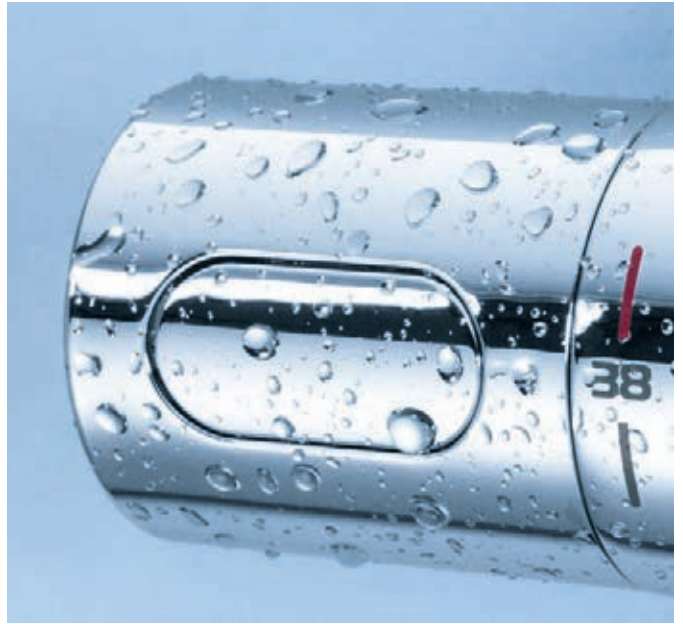

GROHTHERM 3000

Minimalist & 100% GROHE CoolTouch®. Grohtherm 3000 thermostats are based on an aesthetic philosophy based on simple cylinders in perfect proportions, creating balance and harmony enhanced by GROHE StarLight® chrome, a deep luxurious finish.

While GROHE TurboStat® maintains your perfect water temperature, GROHE CoolTouch® eliminates the risk of scalding from hot chrome surfaces, while the EcoButton enables you to reduce your water consumption up to 50%.

Go for pure showering pleasure – **Go for the Best!**

For product information and technical details please see page 256 and following.