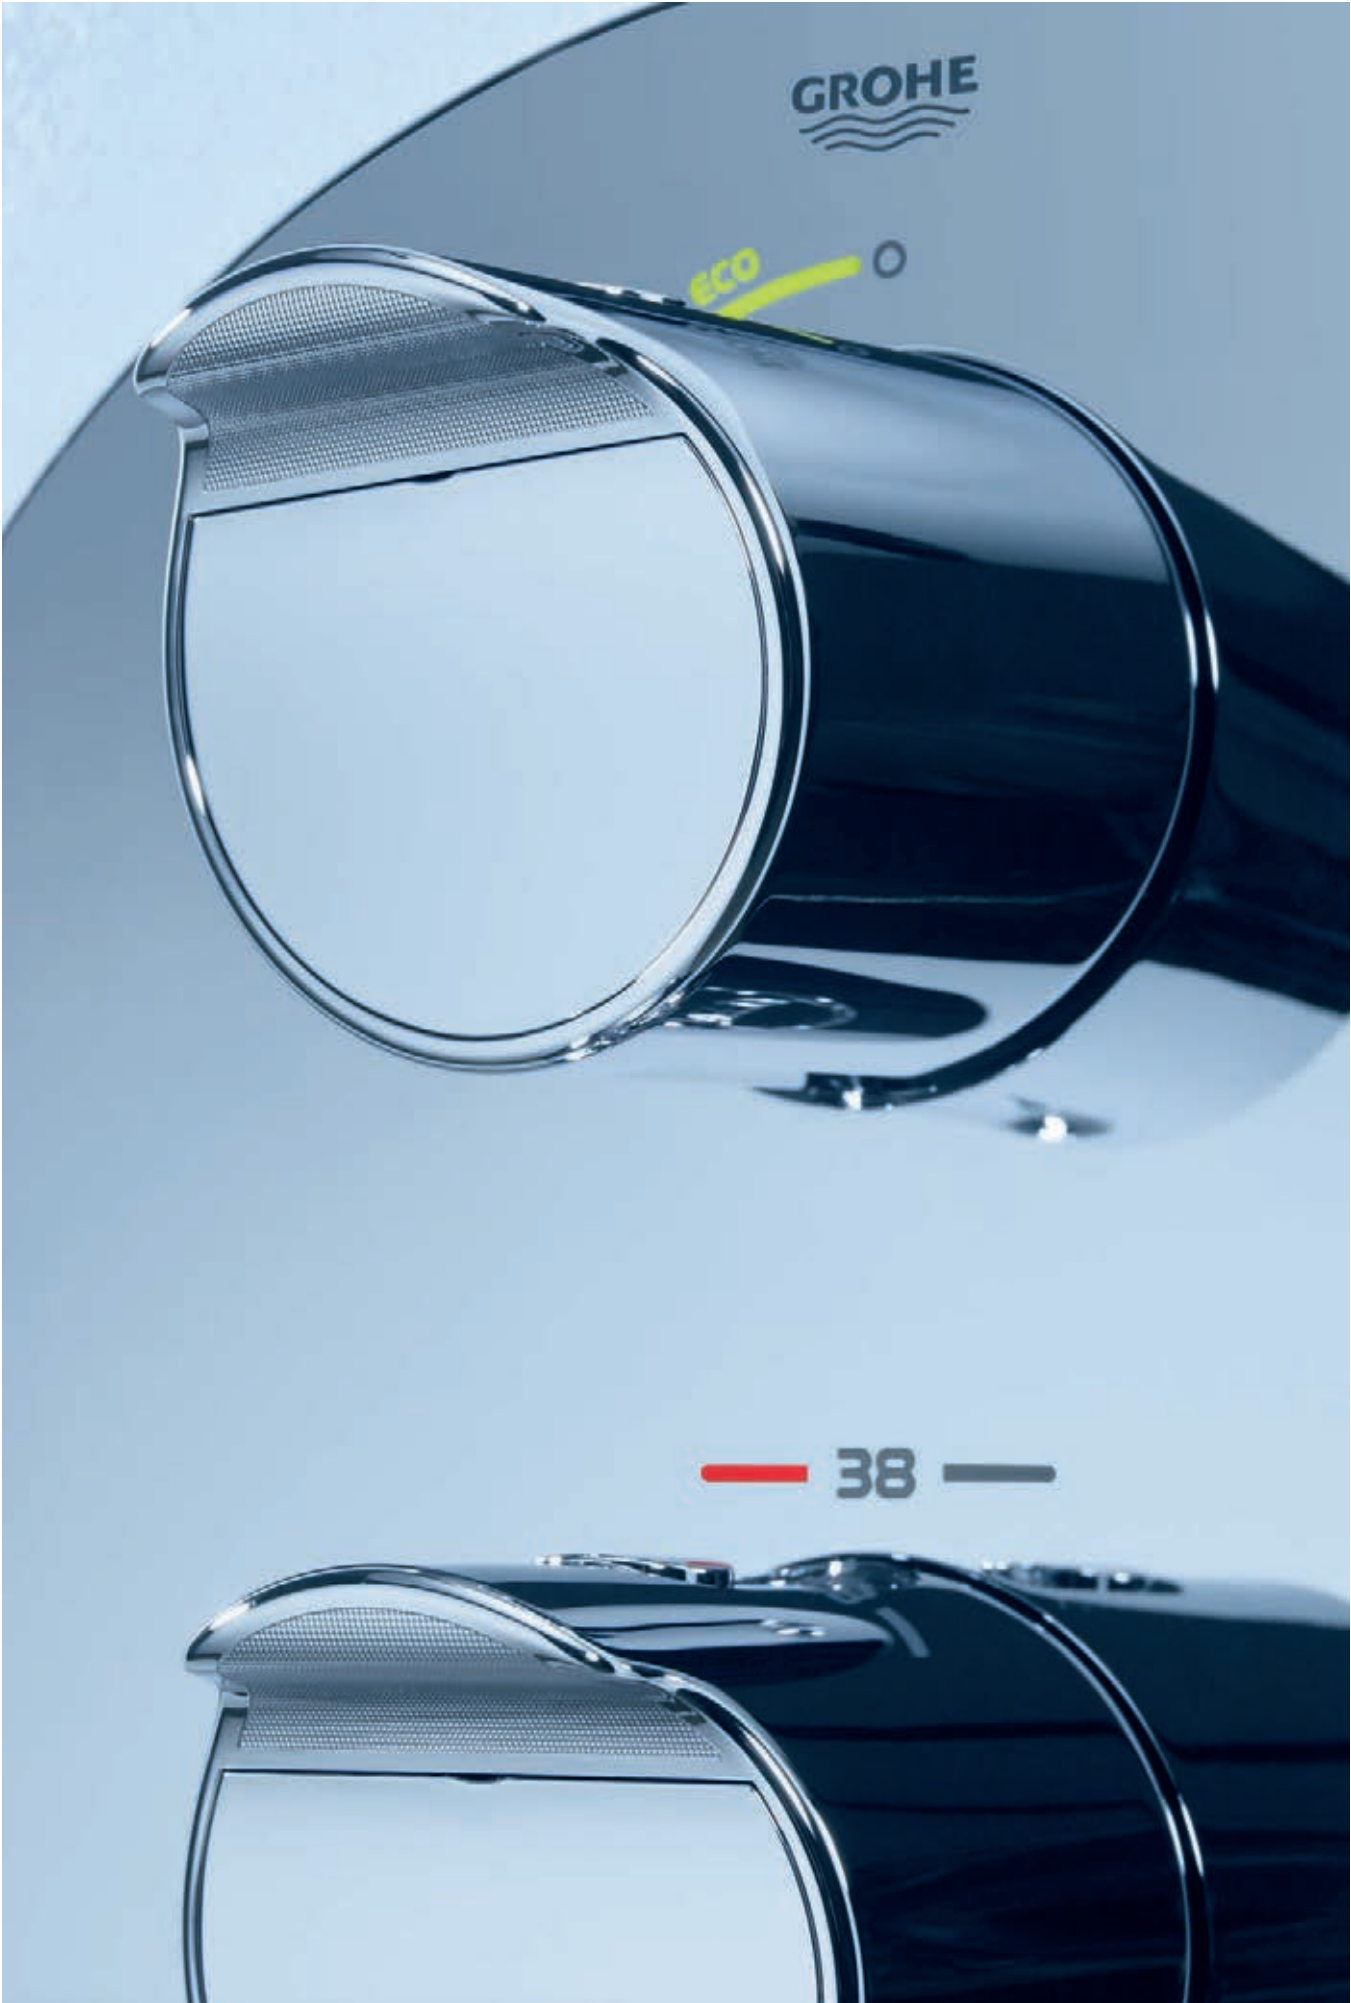

GROHTHERM CUBE

100% Cube. For years, GROHE has been synonymous with thermostats for the bathroom, with over 30 million sold worldwide. With the launch of this pure Cubist thermostat range, GROHE offers innovative design combined with the highest quality standards. From its Cubist design and its water-saving options to the smart EasyReach soap tray – the new Grohtherm Cube thermostats and shower systems offer full enjoyment to the last detail, perfectly matching several GROHE cubic faucet and shower designs.

Square enjoyment – **Go for the Best!**

For product information and technical details please see page 258 and following.

GROHTHERM 2000

100% GROHE CoolTouch®, advanced ergonomics & **EasyReach tray**. The elegant design of Grohtherm 2000 ensures it will complement any bathroom design. Experience the beauty of the XL WaterFall from our exposed bath/shower thermostat. Enjoy the convenience of the GROHE EasyReach shower tray, with easy-to-clean integrated storage for your shampoo or soap.

Featuring 100% GROHE CoolTouch®, the solid metal housing of Grohtherm 2000 remains cool and safe at all times. With GROHE TurboStat® you will always enjoy your perfect water temperature, independent of any fluctuations in water pressure. Grohtherm 2000 is available as classic exposed shower thermostat, as a variant with GROHE EasyReach storage and in trim sets for concealed installation.

NEW !

The Grohtherm 2000 new exposed thermostat's tray has been upgraded to a full metal EasyReach Tray. Choose top quality, improved endurance – **Go for the Best!**

GROHTHERM 1000

NEW

100% GROHE CoolTouch®, ultimate comfort. Enjoy taking a refreshing shower more than ever before. The Grohtherm 1000 with contemporary design offers the new GROHE CoolTouch® compact body, ergonomically shaped metal handles, GROHE TurboStat® technology and water-saving eco functions.