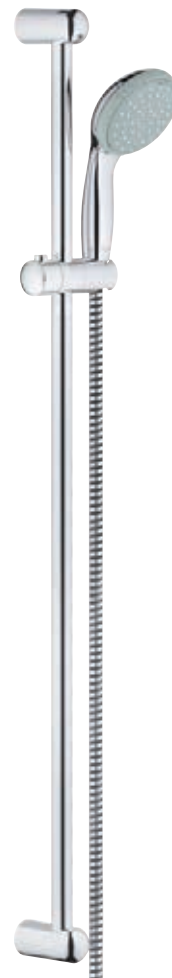

27 646 000
New Tempesta 100
Shower set 900 mm
27 598 000
Shower rail 600 mm