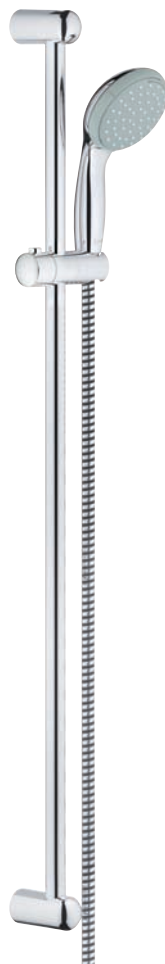

with shower arm 125 mm

27 796 000

Shower set

with hand shower 3-spray

rail 900 mm

28 789 001

with 9.5 l/min. GROHE EcoJoy

27 646 000