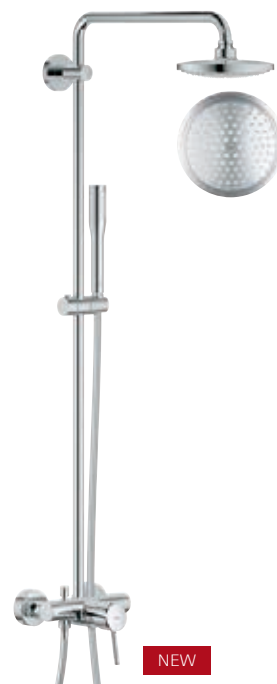

23 061 001
Euphoria Concetto 180 Shower system with single-lever mixer hand shower Euphoria Cosmopolitan Stick 450 mm shower arm with 9.5 l/min GROHE EcoJoy

NEW