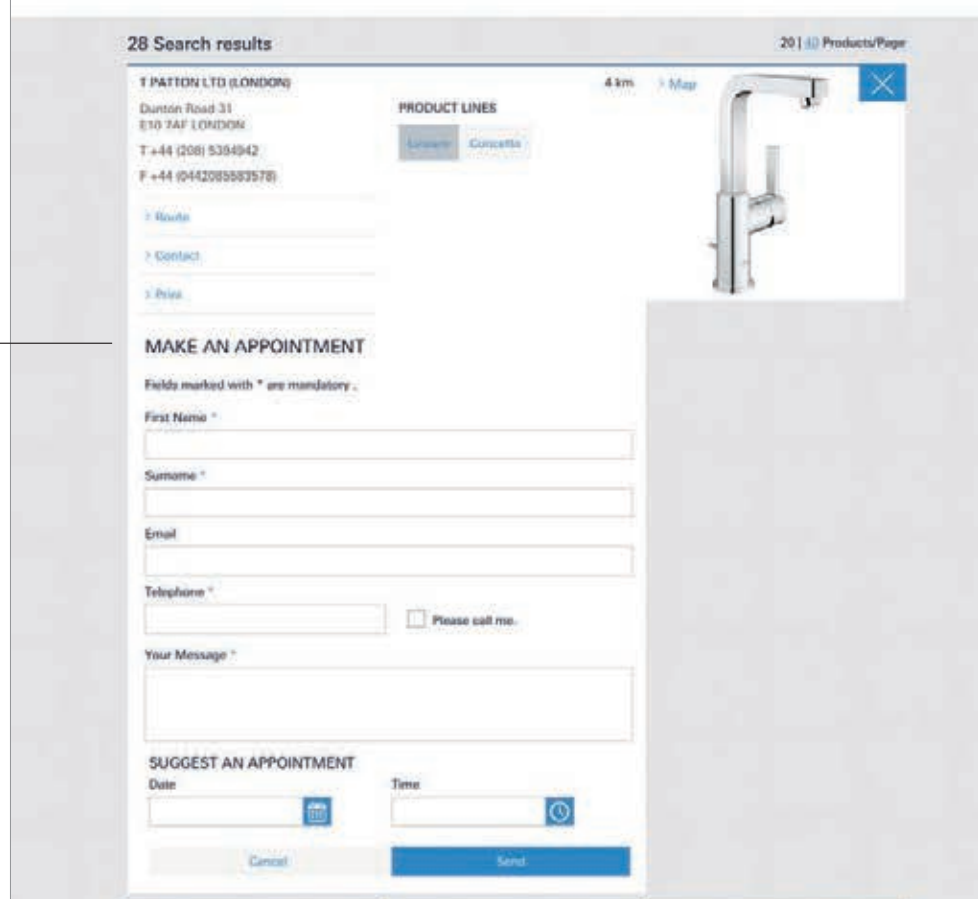

My Notepad

Save your favorites and create your own catalogue as PDF file.

Product information

Clearly structured product information pages provide access to all information you need – like description, technical documents, drawings or spare part list.

Showroom Locator

Here you will find your nearest showrooms. Simply enter your town or postcode in the search box or navigate with the map.

Search by product range

Pre-select by desired product range to see only those showrooms which have your selected products on display.