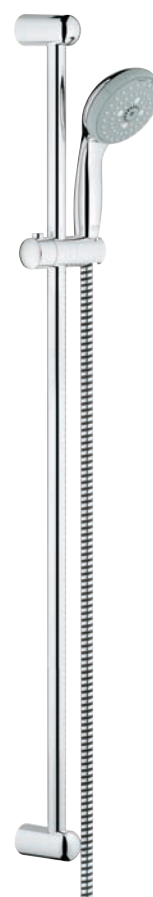

GROHE Eurostyle

Thermostats

34 143 003
Grotherm 1000
Thermostatic shower mixer

19 984 000 + 35 500 000
Grotherm 1000
Thermostatic shower mixer
+ separate concealed body

34 155 003
Grotherm 1000
Thermostatic bath/shower mixer

19 986 000 + 35 500 000
Grotherm 1000
Thermostatic bath mixer
with integrated 2-way diverter
+ separate concealed body

Shower

27 796 000
New Tempesta 100
Shower set with hand shower 3-spray
rail 900 mm
27 794 000
rail 600 mm