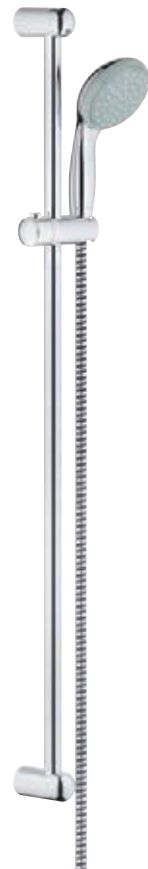

Thermostats

34 143 003
Grotherm 1000
Thermostatic shower mixer

19 984 000 + 35 500 000
Grotherm 1000
Thermostatic shower mixer
+ separate concealed body

34 155 003
Grotherm 1000
Thermostatic bath/shower mixer

19 986 000 + 35 500 000
Grotherm 1000
Thermostatic bath mixer
with integrated 2-way diverter
+ separate concealed body

Showers

27 646 000
New Tempesta 100
Shower set with hand shower 2-spray
rail 900 mm
27 598 000
rail 600 mm