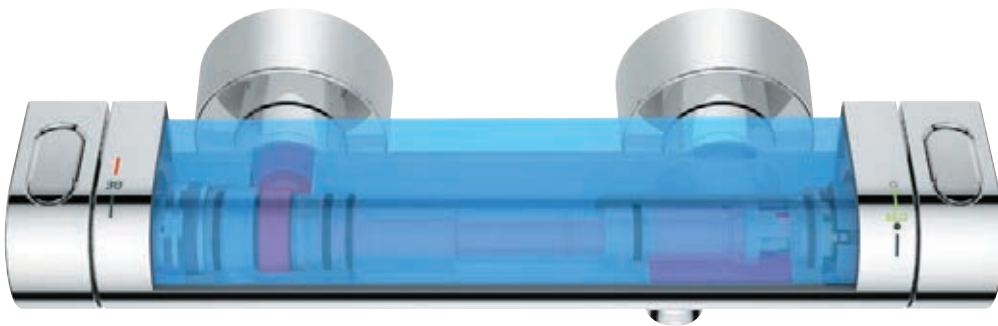

GROHE's quick guide to thermostat technology.

What is a thermostat?

A thermostat maintains an exact water temperature of your choice, independent of water use elsewhere at home.

How does it work?

The thermostatic mixer valve mixes the hot and cold water and reacts instantly to any changes in the supplies, ensuring the temperature is maintained within one degree deviation.

GROHE TURBOSTAT®

Always the right temperature, for ultimate convenience and safety. GROHE TurboStat® technology lies at the heart of our new thermostat.

The thermo-element's unrivaled sensitivity means it delivers water at the desired temperature within a fraction of a second – and keeps it constant for the duration of your shower. No more time and water wasted getting the temperature right. And if the cold water supply fails, it reacts instantly: hot water will shut off automatically to avoid the risk of scalding.

■ **without** GROHE TurboStat®

■ **with** GROHE TurboStat®

GROHE COOLTOUCH®

Safety first with 100% GROHE CoolTouch®. GROHE's CoolTouch® technology ensures that the entire outer surface never exceeds your preferred shower temperature. By designing our thermostats to include an innovative cooling channel, we have created a barrier between the hot water and the chrome surface - so it's never too hot to handle. This safety measure is especially useful for children, who can not always judge whether something they touch is dangerously hot.

Safety surround = 100% GROHE CoolTouch®
No risk of scalding

Safety housing with water cooling

Thermal image
without GROHE CoolTouch®

Thermal image
with GROHE CoolTouch®

OUR RANGE AT A GLANCE

Find your perfect match with a Grohtherm thermostat. From the pure, cylindrical shape of our Grohtherm 3000 to the entry-level Grohtherm 800, the range offers a choice of designs to meet all of your requirements.