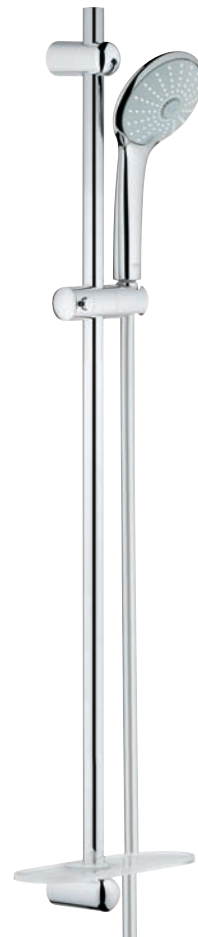

Showers

27 226 001
Euphoria 110
Shower set
with hand shower Champagne
rail 900 mm
GROHE EasyReach tray
27 231 001
Shower rail 600 mm