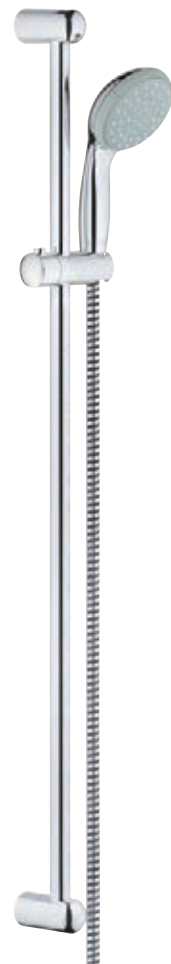

Shower set

with hand shower 2-spray

rail 900 mm

26 163 000

with 9.5 l/min. GROHE EcoJoy

27 646 00E

with 5.7 l/min. GROHE EcoJoy

27 854 000