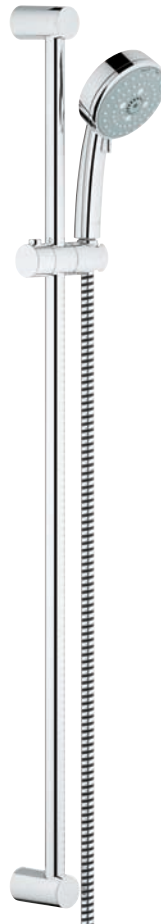

Showers

27 789 001
New Tempesta Cosmopolitan 100
Shower set 900 mm
27 928 001
Shower rail 600 mm

GROHE Eurosmart Cosmopolitan

Washbasin

XS **S** M L XL

32 825 00E
S-Size Basin mixer
with pop-up waste set
32 827 00E
retractable chain
32 824 000
smooth body