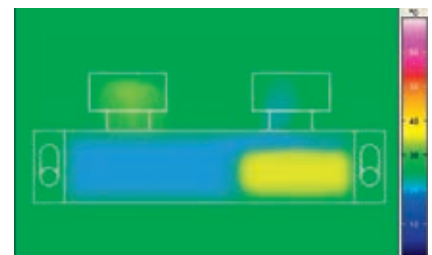

Thermal image
with GROHE CoolTouch®