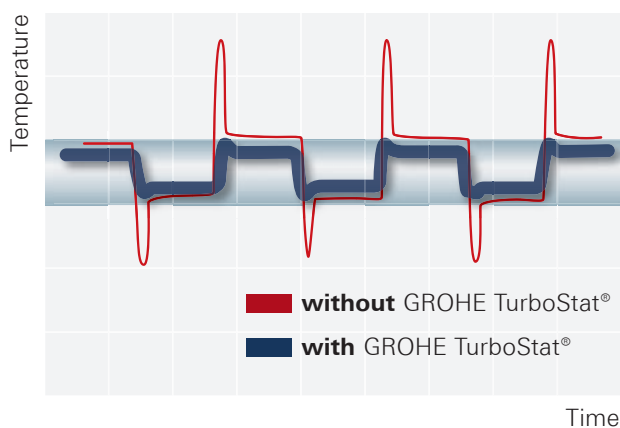

GROHE TURBOSTAT®

Always the right temperature, for ultimate convenience and safety. GROHE TurboStat® technology lies at the heart of our new thermostat.

The thermo-element's unrivaled sensitivity means it delivers water at the desired temperature within a fraction of a second – and keeps it constant for the duration of your shower. No more time and water wasted getting the temperature right. And if the cold water supply fails, it reacts instantly: hot water will shut off automatically to avoid the risk of scalding.

Compensating precisely for fluctuations in temperature and pressure results in a consistent and comfortable shower throughout.