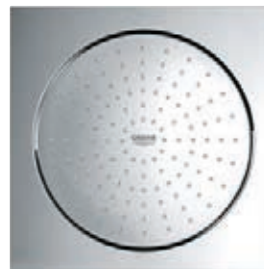

27 286 000

Ceiling shower F-Series 20"
508 mm x 508 mm
metal
Spray pattern: Rain

27 271 000

Head shower F-Series 10"
Spray pattern: Rain
27 285 000 with 9.5 l/min. GROHE EcoJoy
27 815 000 with 7.5 l/min. GROHE EcoJoy

GROHE
EcoJoy

GROHE
DreamSpray®

GROHE
StarLight®