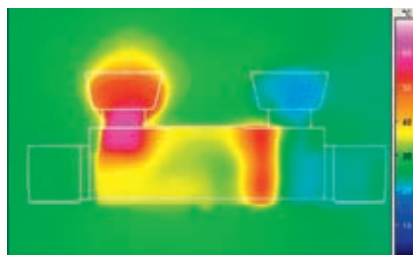

Thermal image
without GROHE CoolTouch®