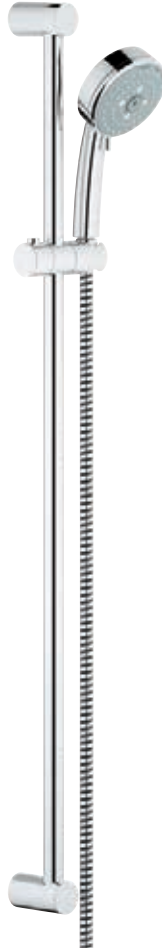

27 789 001

Shower set

with hand shower 3-spray

rail 900 mm