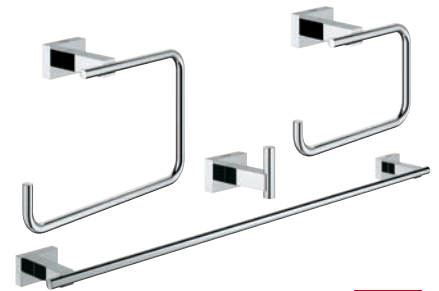

NEW

40 777 001
Guest Bathroom Accessories Set
Bundle of 40 511 001 + 40 509 001
+ 40 507 001

40 778 001
Master Bathroom Accessories Set
Bundle of 40 511 001 + 40 509 001
+ 40 507 001 + 40 510 001

NEW