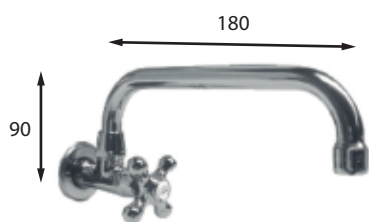

1921 grifo fregadero mural 1 agua

1921 wall-mounted single sink tap

Incluye | Includes

Aireador | Aerator (3159008)
Montura | Headwork (3240714)

Acabado | Finish

■ Cromo | Chrome
■ Bronce | Bronze
■ Rústico | Rustic

Ref.

205005
205005BR
205005RU