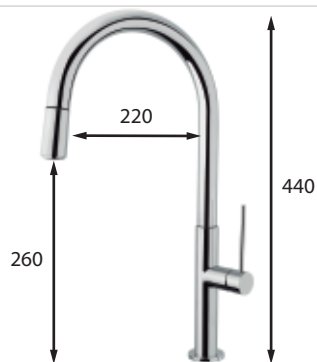

Deck-mounted single-lever sink mixers with pull-out spray

SPIRIT-E monomando fregadero con rociador extraíble de dos funciones

SPIRIT-E single-lever sink mixer with 2 function pull-out spray

Incluye | Includes