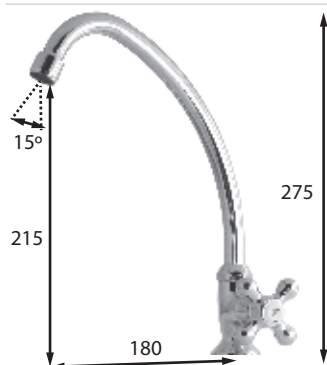

1921 grifo fregadero sobre repisa 1 agua

1921 deck-mounted single sink tap

Incluye | Includes

Aireador | Aerator (3159008)
Montura | Headwork (3240714)

Acabado | Finish

■ Cromo | Chrome
■ Bronce | Bronze
■ Rústico | Rustic