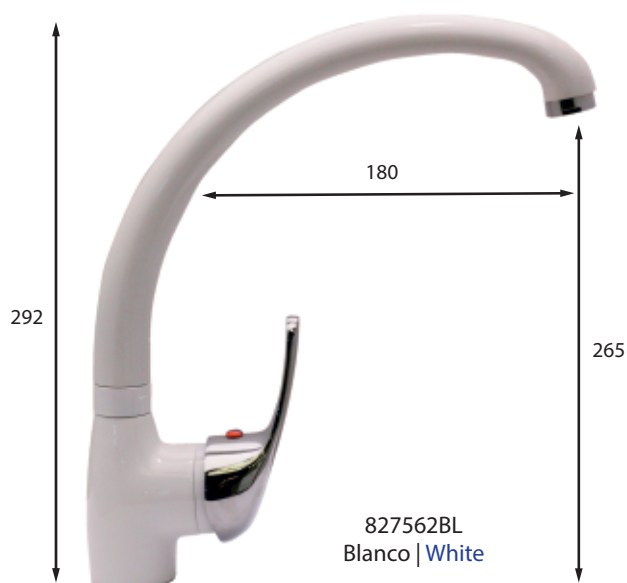

RIALTO monomando fregadero

RIALTO single-lever sink mixer

Incluye | Includes
Aireador | Aerator (3159007)
Cartucho | Cartridge (3250729)
Conexiones 500mm | 500mm connections