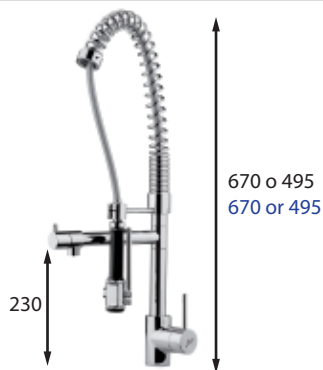

Grifería industrial para fregaderos de hogar

Industrial sink mixers for domestic use

CHEF 750 monomando fregadero vertical con rociador de 3 funciones

CHEF 750 single-lever vertical sink mixer with 3 function spray

Incluye | Includes

Aireador | [Aerator](#) (3159007)
Cartucho | [Cartridge](#) (3150729)
Montura | [Headwork](#) (3240714)
Teleducha | [Handshower](#) (CH0001)
Conexiones 500mm | 500mm connections

Acabado | Finish

■ Cromo | [Chrome](#) (670mm)
■ Cromo | [Chrome](#) (495mm)

Ref.

319867
319849