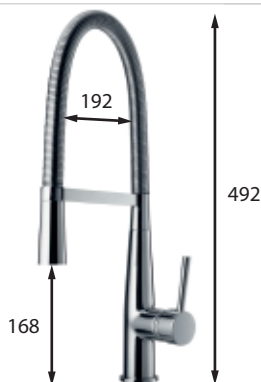

ELAN monomando fregadero con rociador extraíble

ELAN single-lever sink mixer with pull-out spray

Incluye | Includes

Cartucho | Cartridge (3250729)
Teleducha | Handshower (3170453EL)
Flexo | Hose (69)
Conexiones 500mm | 500mm connections

Acabado | Finish

■ Cromo | Chrome

Ref.

SC9901