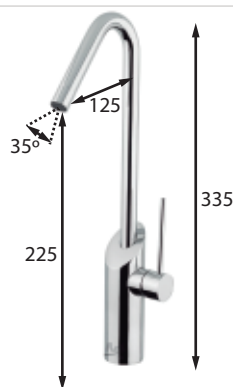

Grifería monomando para fregadero sobre repisa

Deck-mounted single-lever sink mixers

ORIENT monomando fregadero con salida rótula orientable

ORIENT single-lever sink mixer with movable joint

Incluye | Includes

Aireador con rótula | Aerator with joint (3159028)
Cartucho | Cartridge (3250727)
Conexiones 500mm | 500mm connections

Acabado | Finish

■ Cromo | Chrome

Ref.

VI4001