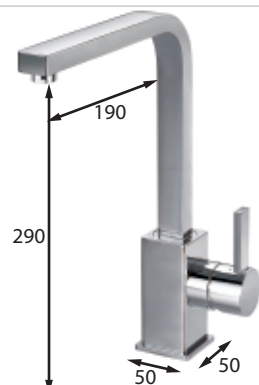

JUMA monomando fregadero

JUMA single-lever sink mixer

Incluye | Includes

Aireador | Aerator (3159007)
Cartucho | Cartridge (3250723)
Conexiones 500mm | 500mm connections

Acabado | Finish

■ Cromo | Chrome

Ref.

SC3501