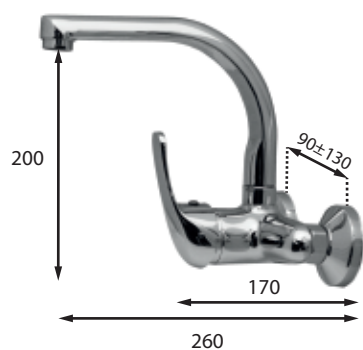

RIALTO monomando fregadero mural

RIALTO wall-mounted single-lever sink mixer

Incluye | Includes

Aireador | Aerator (3159007)
Cartucho | Cartridge (3250729)

Acabado | Finish

■ Cromo | Chrome

Ref.

820519