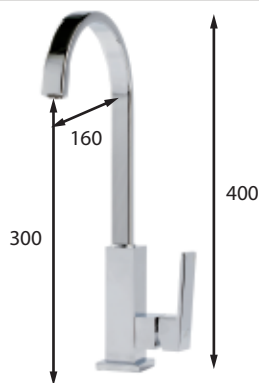

Grifería monomando para fregadero sobre repisa

Deck-mounted single-lever sink mixers

ARTE monomando fregadero

ARTE single-lever sink mixer

Incluye | Includes

Aireador | [Aerator](#) (3159017)
Cartucho | [Cartridge](#) (3250723)
Conexiones 500mm | 500mm connections

Acabado | [Finish](#)

■ Cromo | [Chrome](#)

Ref.

687501