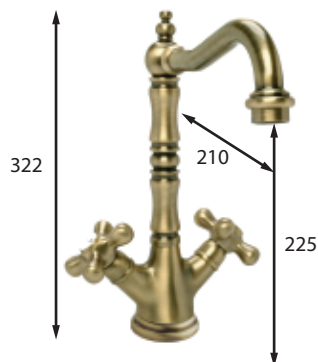

SIXTINA monobloc fregadero

SIXTINA monobloc sink mixer

Incluye | Includes

Aireador | Aerator (3159007)
Montura | Headwork (3240706)
Conexiones 500mm | 500mm connections

Acabado | Finish

■ Cromo | Chrome
■ Bronce | Bronze
■ Rústico | Rustic

Ref.

475008
475008BR
475008RU