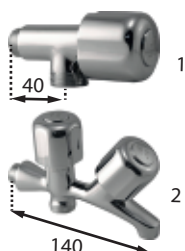

Grifo lavadora sencillo/doble Washer tap single/dual outlet

Incluye | Includes
Montura | Headwork (3240706)
Aireador | Aerator (3159007)

Acabado | Finish
■ Cromo | Chrome (1)
Cromo | Chrome (2)

Ref.
605006
605007