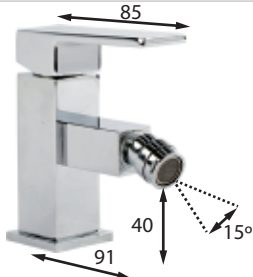

## Monomando lavabo Single-lever basin mixer

Incluye | Includes  
Aireador | Aerator (3159007)  
Cartucho | Cartridge (3250723)  
\*\*\* Válvula clic-clac básica (DX803E)  
Basic click-clack valve

Acabado | Finish  
■ Cromo | Chrome 687101  
■ Cromo | Chrome \*\*\* 687102