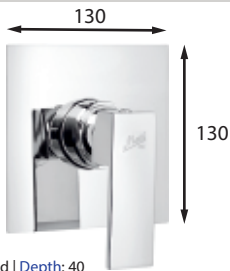

Monomando lavabo Single-lever basin mixer

Incluye | Includes
Aireador | Aerator (3159007)
Cartucho | Cartridge (3250723)
*** Válvula clic-clac básica (DX803E)
Basic click-clack valve

Acabado | Finish
■ Cromo | Chrome 687101
■ Cromo | Chrome *** 687102

Monomando bidé Single-lever bidet mixer

Incluye | Includes
Aireador | Aerator (3159027)
Cartucho | Cartridge (3250723)
*** Válvula clic-clac básica (DX803E)
Basic click-clack valve

Acabado | Finish
■ Cromo | Chrome 687201
■ Cromo | Chrome *** 687202

Monomando ducha empotrado. Una vía Single-lever built-in shower mixer. Single outlet

Incluye | Includes
Cartucho | Cartridge (3250727)

Acabado | Finish
■ Cromo | Chrome 680102

Profundidad | Depth: 40

Monomando baño/ducha empotrado. Dos vías Single-lever built-in bath/shower mixer. Dual outlet

Incluye | Includes
Cartucho | Cartridge (3250727)
Inversor | Diverter (3150013)

Acabado | Finish
■ Cromo | Chrome 680105

Profundidad | Depth: 52

Monomando bidé/wc empotrado con ducha higiénica y soporte con toma de agua Single-lever built-in bidet/wc mixer with shattaf and water intake bracket

Incluye | Includes
Cartucho | Cartridge (3250727)
Flexo 1m | 1m hose (DX703C)
Ducha higiénica | Shattaf (DX0085)
Soporte | Bracket (DX4015C)

Acabado | Finish
■ Cromo | Chrome 682515

Profundidad | Depth: 40

Monomando ducha con accesorios Single-lever shower mixer with accessories

Incluye | Includes
Cartucho | Cartridge (3250723)
Flexo 1,7m | 1,7m hose (DX702L)
Teleducha | Handshower (DX103C)
Soporte | Bracket (DX302C)

Acabado | Finish
■ Cromo | Chrome 687401

Monomando baño/ducha con accesorios Single-lever bath/shower mixer with accessories