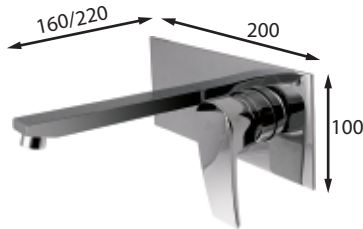

Monomando lavabo mural Wall-mounted single-lever basin mixer

Incluye | Includes
Aireador | Aerator (3159014)
Cartucho | Cartridge (3250727)

Acabado | Finish
Cromo | Chrome

Ref.
168108