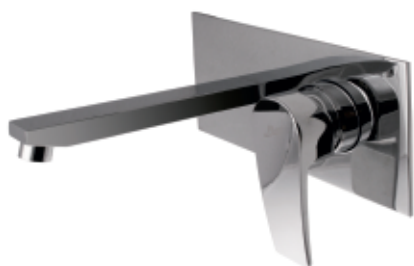

# REBEL Radical

Lavabo  
*Basin mixer*

Lavabo efecto cascada  
*Basin mixer waterfall effect*

Bidé  
*Bidet mixer*

Lavabo mural  
*Wall-mounted basin mixer*

Ducha  
*Shower mixer*

Baño/ducha  
*Bath/shower mixer*