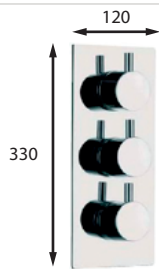

Termostáticos empotrados | Built-in thermostatic mixers

Profundidad | Depth: 75

MRT1 termostático ducha. Dos vías con uso simultáneo MRT1 thermostatic shower mixer. Dual outlet with simultaneous use

Incluye | Includes
Montura | Headwork (KT212MC) Acabado | Finish Ref.
Termostático | Thermal element (KT212CT) Cromo | Chrome KT212