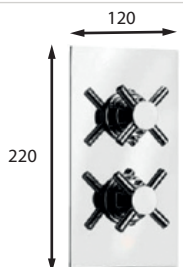

Profundidad | Depth: 75

ODEÓN termostático ducha. Una vía ODEÓN thermostatic shower mixer. Single outlet

Incluye | Includes Acabado | Finish Ref.
Montura | Headwork (KT301MC) Cromo | Chrome KT301
Termostático | Thermal element (KT301CT)