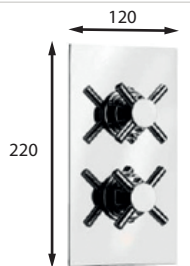

Profundidad | Depth: 75

ODEÓN termostático ducha. Tres vías ODEÓN thermostatic shower mixer. Triple outlet

Incluye | Includes Acabado | Finish Ref.
Distribuidor | Diverter (KT301TWDC) Cromo | Chrome KT301TW
Termostático | Thermal element (KT301TWCT)