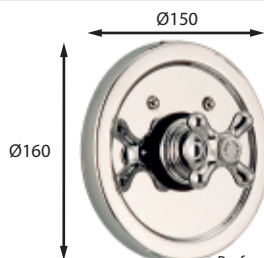

Profundidad | Depth: 55-66

1921 termostático ducha 1921 thermostatic shower mixer

Incluye | Includes

Termoelemento | Thermal element (3250735)

Acabado | Finish

■ Cromo | Chrome

■ Bronce | Bronze

■ Oro | Gold

Ref.

TE185CR

TE185BR

TE185OR