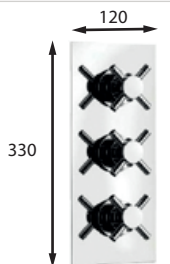

Profundidad | Depth: 75

ODEÓN termostático ducha. Dos vías con uso simultáneo ODEÓN thermostatic shower mixer. Dual outlet with simultaneous use

Incluye | Includes Acabado | Finish Ref.
Montura | Headwork (KT312MC) Cromo | Chrome KT312
Termostático | Thermal element (KT312CT)