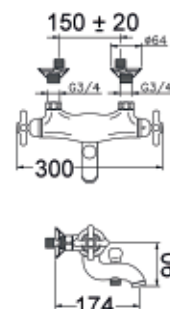

1921 conjunto termostático baño/ducha con accesorios 1921 thermostatic bath/shower set with accessories

Incluye | Includes
Termoelemento | Thermal element (3250735)
Montura | Headwork (3240193)
Flexo 1,7m | 1,7m hose (DX702L, ..BR, ..OR)
Teleducha | Handshower (3170448, ..BR, ..OR)
Soporte | Bracket (3180470, ..BR, ..OR)

Acabado | Finish
Cromo | Chrome TE193CSCR
Bronce | Bronze TE193CSBR
Oro | Gold TE193CSOR

Opcional índice cristal Swarovski
Optional Swarovski crystal index