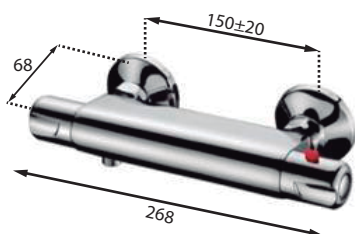

PICCARO termostático ducha con accesorios PICCARO thermostatic shower mixer with accessories

Incluye | Includes
Montura | Headwork (CL201MC) Acabado | Finish
Soporte redondo | Round bracket (DX303R) Cromo | Chrome
Teleducha redonda | Round handshower (DX104R)
Flexo silverplate 1,7m | 1,7m silverplate hose (DX701S)
Termoelemento | Thermal element (CL201CT)

Ref.
CL201