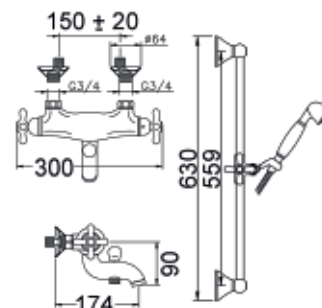

1921 conjunto termostático baño/ducha con columna deslizante y accesorios 1921 thermostatic shower set with slide bar and accessories

Incluye | Includes
Termoelemento | Thermal element (3250735)
Montura | Headwork (3240192)
Flexo 1,7m | 1,7m hose (DX702L, ..BR, ..OR)
Teleducha | Handshower (3170448, ..BR, ..OR)

Acabado | Finish
Cromo | Chrome TE192CSCR
Bronce | Bronze TE192CSBR
Oro | Gold TE192CSOR

Opcional índice cristal Swarovski
Optional Swarovski crystal index