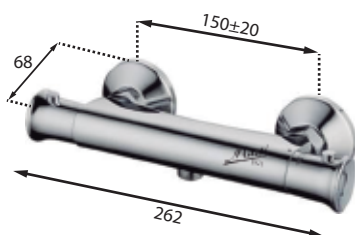

PETER termostático ducha con accesorios PETER thermostatic shower mixer with accessories

Incluye | Includes
Montura | Headwork (CL202-3MC) Acabado | Finish
Soporte redondo | Round bracket (DX303R) Cromo | Chrome
Teleducha redonda | Round handshower (DX104R)
Flexo silverplate 1,7m | 1,7m silverplate hose (DX701S)
Termoelemento | Thermal element (CL202-3CT)

Ref.
CL202-3