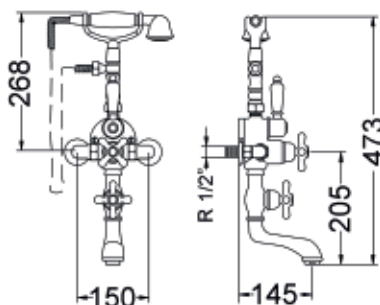

MAJESTIC termostático baño/ducha con accesorios MAJESTIC thermostatic bath/shower mixer with accessories

Incluye | Includes	Acabado | Finish	Ref.
Termoelemento | Thermal element (3250735)	■ Cromo | Chrome	TE198CSCR
Montura | Headwork (3240198)	■ Bronce | Bronze	TE198CSBR
Flexo 1,7m | 1,7m hose (DX702L, ..BR, ..OR)	■ Oro | Gold	TE198CSOR
Teleducha | Handshower (3170448, ..BR, ..OR)		

Conexión fija a 150 mm sin excéntricas | Fixed connection to 150 mm without eccentric fitting