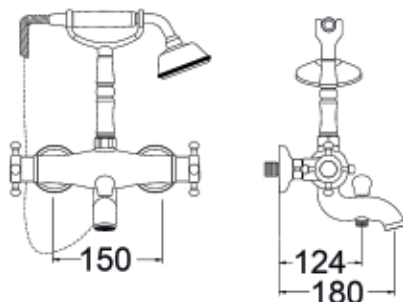

1921 termostático baño/ducha con accesorios 1921 thermostatic bath/shower mixer with accessories

Incluye | Includes	Acabado | Finish	Ref.
Termoelemento | Thermal element (3250735)	■ Cromo | Chrome	TE194CSCR
Montura | Headwork (3240194)	■ Bronce | Bronze	TE194CSBR
Flexo 1,7m | 1,7m hose (DX702L, ..BR, ..OR)	■ Oro | Gold	TE194CSOR
Teleducha | Handshower (3170448, ..BR, ..OR)		
	Opcional índice cristal Swarovski Optional Swarovski crystal index