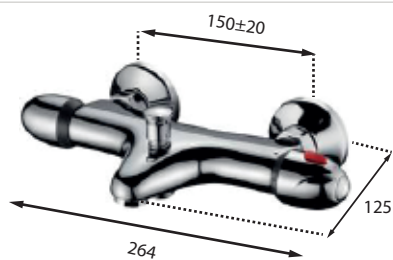

ENZO termostático baño/ducha con accesorios ENZO thermostatic bath/shower mixer with accessories

Incluye | Includes
Montura | Headwork (CL603MC) Acabado | Finish Ref.
■ Cromo | Chrome CL603
Soporte redondo | Round bracket (DX303R)
Teleducha redonda | Round handshower (DX104R)
Flexo silverplate 1,7m | 1,7m silverplate hose (DX701S)
Termoelemento | Thermal element (CL603CT)