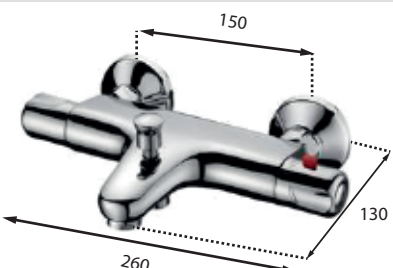

PICCARO termostático baño/ducha con accesorios PICCARO thermostatic bath/shower mixer with accessories

Incluye | Includes
Montura | Headwork (CL601MC) Acabado | Finish Ref.
■ Cromo | Chrome CL601
Soporte redondo | Round bracket (DX303R)
Teleducha redonda | Round handshower (DX104R)
Flexo silverplate 1,7m | 1,7m silverplate hose (DX701S)
Termoelemento | Thermal element (CL601CT)