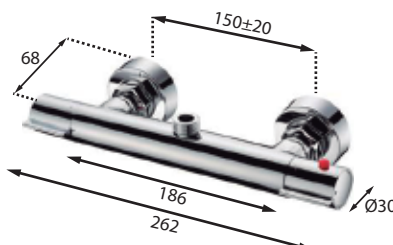

OZZIE termostático ducha para columna OZZIE thermostatic shower mixer for column

Incluye | Includes
Montura | Headwork (CL207BMC) Acabado | Finish
Termoelemento | Thermal element (CL207BCT) Cromo | Chrome
Columna opcional | Optional column (CL7283)

Ref.
CL207B