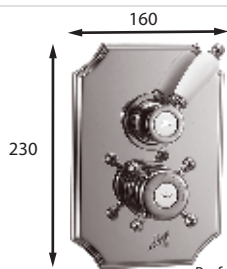

Termostáticos empotrados | Built-in thermostatic mixers

Profundidad | Depth: 54-67

MAJESTIC termostático ducha MAJESTIC thermostatic shower mixer

Incluye | Includes

Termoelemento | Thermal element (3250749)

Montura | Headwork (3240259)

Acabado | Finish

■ Cromo | Chrome

■ Bronce | Bronze

■ Oro | Gold

Ref.

TE259CR

TE259BR

TE259OR