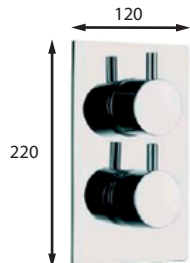

Profundidad | Depth: 75

MRT1 termostático ducha. Tres vías MRT1 thermostatic shower mixer. Triple outlet

Incluye | Includes Acabado | Finish Ref.
Distribuidor | Diverter (KT201TWDC) Cromo | Chrome KT201TW
Termostático | Thermal element (KT201TWCT)