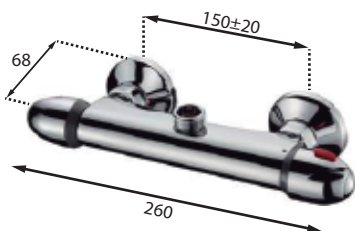

ENZO termostático ducha para columna ENZO thermostatic shower mixer for column

Incluye | Includes
Montura | Headwork (CL202BMC) Acabado | Finish
Termoelemento | Thermal element (CL202BCT) Cromo | Chrome
Columna opcional | Optional column (CL7283)

Ref.
CL202B