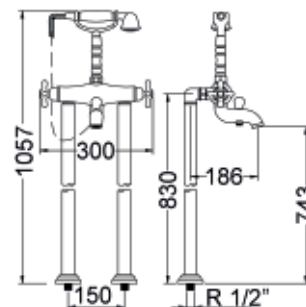

1921 conjunto termostático baño/ducha de suelo con columna y accesorios 1921 floor-standing thermostatic bath/shower set with column and accessories

Incluye | Includes
Termoelemento | Thermal element (3250735)
Montura | Headwork (3240288)
Flexo 1,7m | 1,7m hose (DX702L, ..BR, ..OR)
Teleducha | Handshower (3170448, ..BR, ..OR)

Acabado | Finish
Cromo | Chrome TE288CSCR
Bronce | Bronze TE288CSBR
Oro | Gold TE288CSOR

Opcional índice cristal Swarovski
Optional Swarovski crystal index