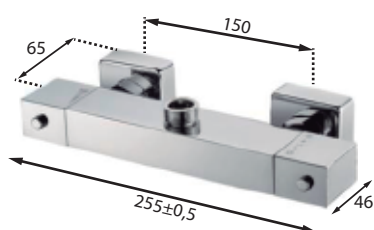

VITTO termostático ducha para columna cuadrada (BC) o redonda (BR) VITTO thermostatic shower mixer for square (BC) or round (BR) column

Incluye | Includes
Montura (BC) | Headwork (BC) (CL509BCMC) Acabado | Finish
Montura (BR) | Headwork (BR) (CL509BRMC) ■ Cromo | Chrome Ref.
Termoelemento (BC) | Thermal element (BC) (CL509BCT) CL509BC
Termoelemento (BR) | Thermal element (BR) (CL509BRCT) CL509BR
Columna opcional (BC) (BR) | Optional column (BC) (BR) (7313-1, 7313-2) (CL7283)